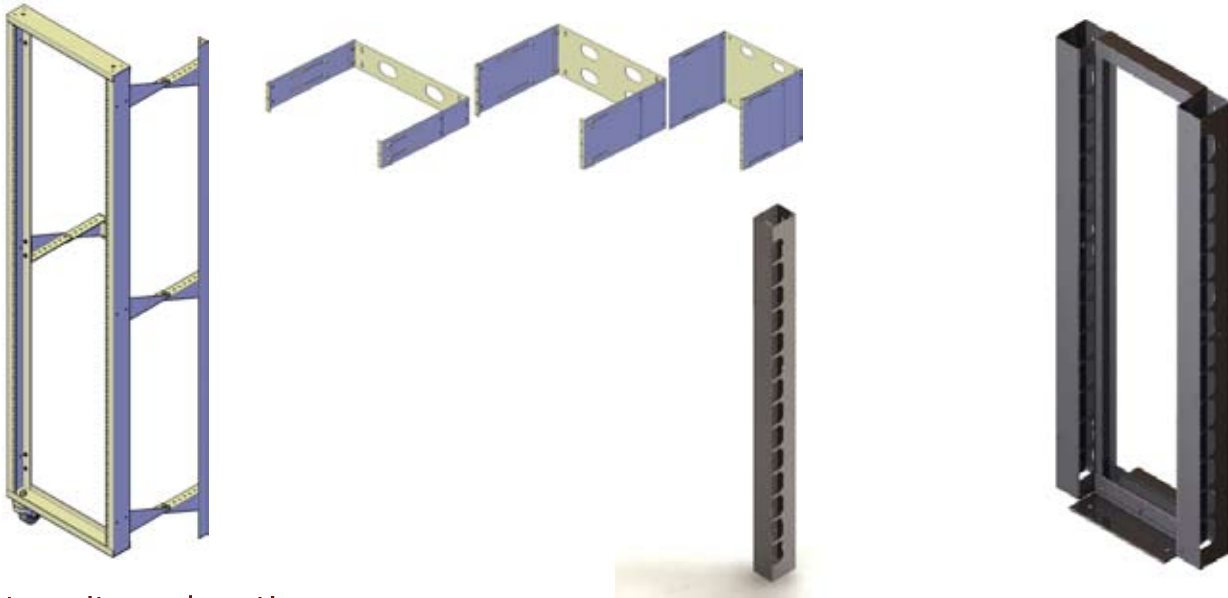

www.netversity.ca

Toronto

Montreal

Winnipeg

Calgary

Vancouver

Netversity Rack Systems

Netversity rack systems come in a variety of standard sizes and options. All are available with or without vertical cable managers. Each of the optional rack sizes, both free standing as well as wall mount have a full compliment of matching shelves, cable managers, and power systems in compatible sizes. Similarly, custom sized racks customizable optional accessories.

Netversity rack options:

Vertical cable management

Various Sizes available for all of your cabling requirements

Horizontal cable management

Various sizes available to provide optimum management for your telecom/data cabling.

Shelves

Many styles to choose from: vented, solid, flush mount, centre mount, Custom sizes available.

Power bars

Basic/metered/Intelligent IP

Styles range from Basic, metered, smart, IP

Overhead cable management