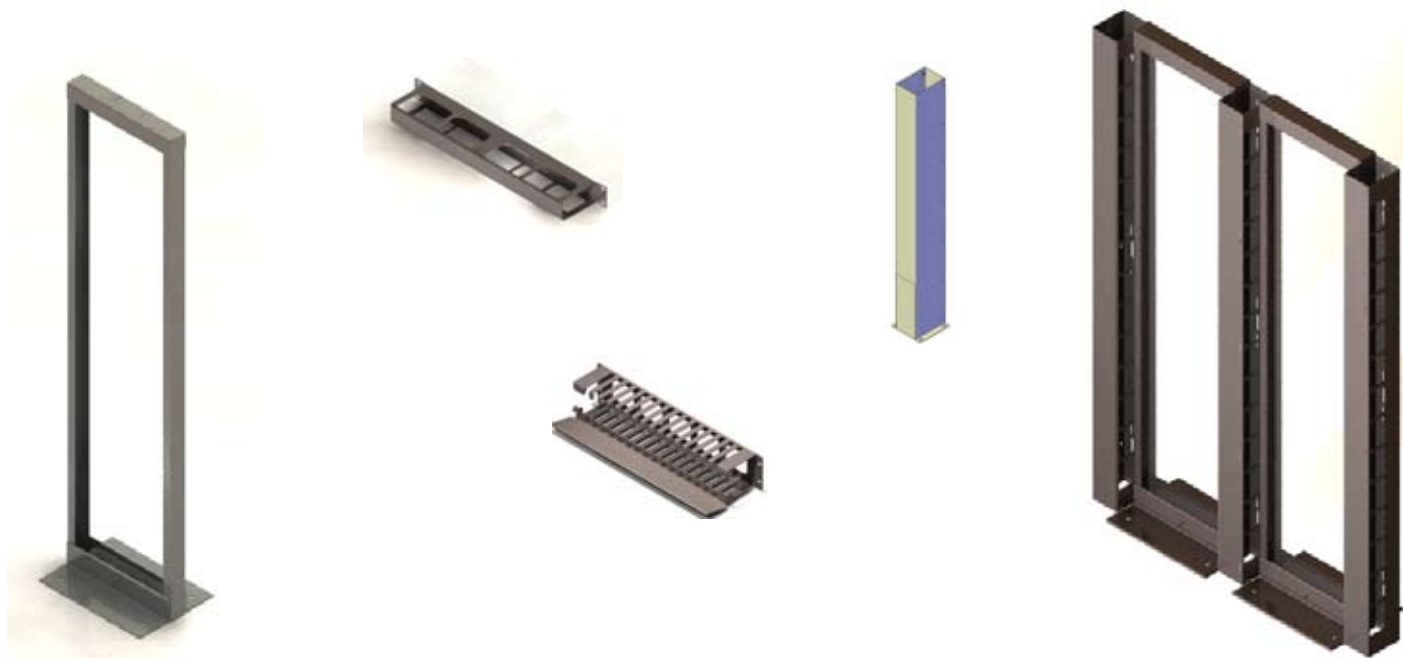

Cabinets Kits

NVC-C84-3030-T1	Cabinet assembly 30x30x84 Telecom 1
NVC-C84-3036-T1	Cabinet assembly 30x36x84 Telecom 1
NVC-C84-3042-C1	Cabinet Assembly 30x36x84 Server 1
NVC-C84-30420C2	Cabinet Assembly 30x42x84-Server 2

Netversity Rack Systems are engineered and developed for the data and communication industries. All racks are available in two (2) or four (4) post configurations as well as wall mount solutions.

Our racks are manufactured using 10 GA steel to recognized industry standards, EIA. All racks are fully welded for rigidity, providing the highest levels of structural integrity. Netversity racks are modular in nature, accommodating both datacom and telco requirements.