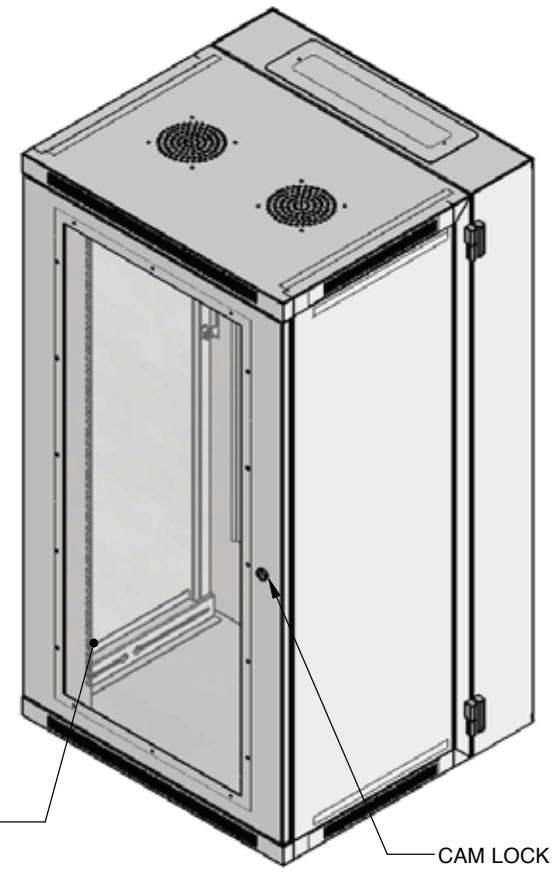

SECTION A-A

Tel: 905-952-2288
Fax: 905-952-2286
6B-250 Harry Walker Pkwy N - Newmarket, Ontario - L3Y 7B4

www.netversity.ca

TITLE: NVWCH-24U		
DESCRIPTION: Swingout Wall Mount Cab-25"Wx24"Dx12U		
DESCRIPTION: Main Assy		
DWG/PART #: NVWCH-24U		
DRAWN BY: PL	CHECKED BY: -	SHEET 1 OF 2
DATE: FEB-3-09	SCALE: 1:13	REV: 00

NOTE: ALL DIMENSIONS ARE IN INCHES UNLESS OTHERWISE SPECIFIED