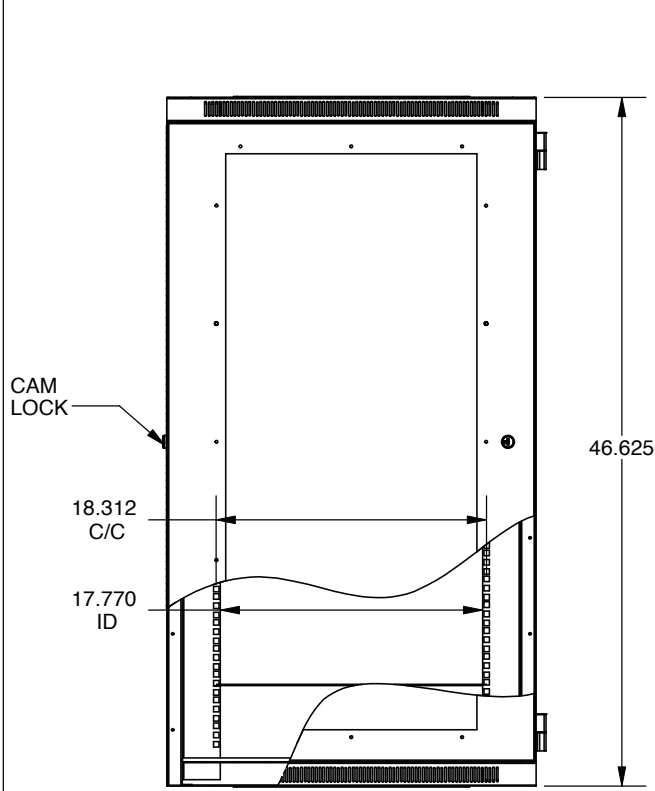

SECTION A-A

Tel: 905-952-2288
Fax: 905-952-2286
6B-250 Harry Walker Pkwy N - Newmarket, Ontario - L3Y 7B4

www.netversity.ca

TITLE: NVWCH-24U		
DESCRIPTION: Swingout Wall Mount Cab-25"Wx24"Dx12U		
DESCRIPTION: Main Assy		
DWG/PART #: NVWCH-24U		
DRAWN BY: PL	CHECKED BY: -	SHEET 1 OF 2
DATE: FEB-3-09	SCALE: 1:13	REV: 00

NOTE: ALL DIMENSIONS ARE IN INCHES UNLESS OTHERWISE SPECIFIED