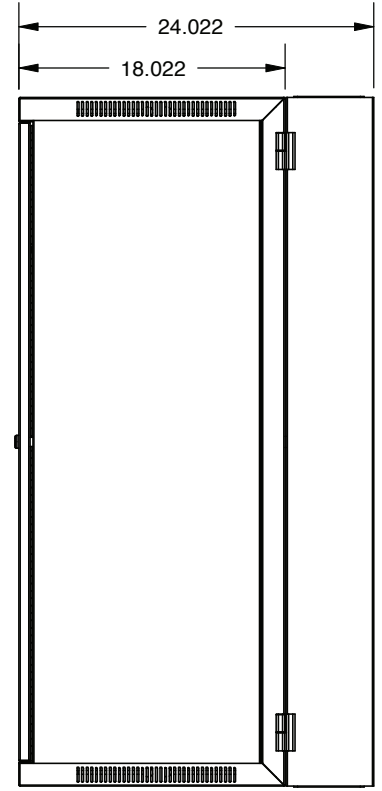

SECTION A-A

Tel: 905-952-2288
Fax: 905-952-2286
6B-250 Harry Walker Pkwy N - Newmarket, Ontario - L3Y 7B4

www.netversity.ca

TITLE: NVWCH-24U		
DESCRIPTION: Swingout Wall Mount Cab-25"Wx24"Dx12U		
DESCRIPTION: Main Assy		
DWG/PART #: NVWCH-24U		
DRAWN BY: PL	CHECKED BY: -	SHEET 1 OF 2
DATE: FEB-3-09	SCALE: 1:13	REV: 00

NOTE: ALL DIMENSIONS ARE IN INCHES UNLESS OTHERWISE SPECIFIED