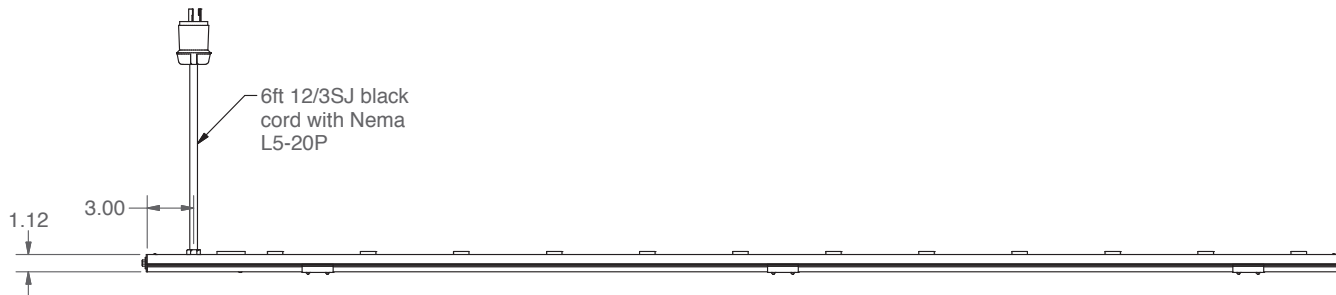

YOU ARE HEREBY NOTIFIED THAT ANY DISSEMINATION, DISCLOSURE, COPYING OR DISTRIBUTION OF THE IDEAS, INFORMATION OR DESIGNS THEREIN SHOWN WITHOUT OUR WRITTEN PERMISSION IS STRICTLY PROHIBITED.

MAX TOTAL LOAD = 1920VA (16A @ 120V)		
DESCRIPTION: VERTICAL MOUNT (0U) POWER BAR		
POWER: 20A 125V 60Hz 1 PHASE (2W + G)		
FINISH: TEXTURED BLACK		MATERIAL: ALUMINUM
<b>Netversity</b> SOLUTIONS		
CAT No: NV-M20V1276-T6		
DRWN BY: AD	PROJT NO:	
APR'D BY: RC	DRAWING NO: A13728	
DATE: 11/20/2008	SHEET: 1 of 1	SCALE: NTS