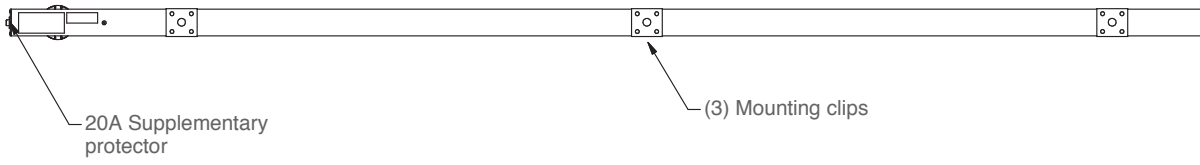

YOU ARE HEREBY NOTIFIED THAT ANY DISSEMINATION, DISCLOSURE, COPYING OR DISTRIBUTION OF THE IDEAS, INFORMATION OR DESIGNS THEREIN SHOWN WITHOUT OUR WRITTEN PERMISSION IS STRICTLY PROHIBITED.

MAX TOTAL LOAD = 1920VA (16A @ 120V)		
DESCRIPTION: VERTICAL MOUNT (0U) POWER BAR		
POWER: 20A 125V 60Hz 1 PHASE (2W + G)		
FINISH: TEXTURED BLACK		MATERIAL: ALUMINUM
<b>Netversity</b> SOLUTIONS		
CAT No: NV-M20V1276-T6		
DRWN BY: AD	PROJT NO:	
APR'D BY: RC	DRAWING NO: A13728	
DATE: 11/20/2008	SHEET: 1 of 1	SCALE: NTS