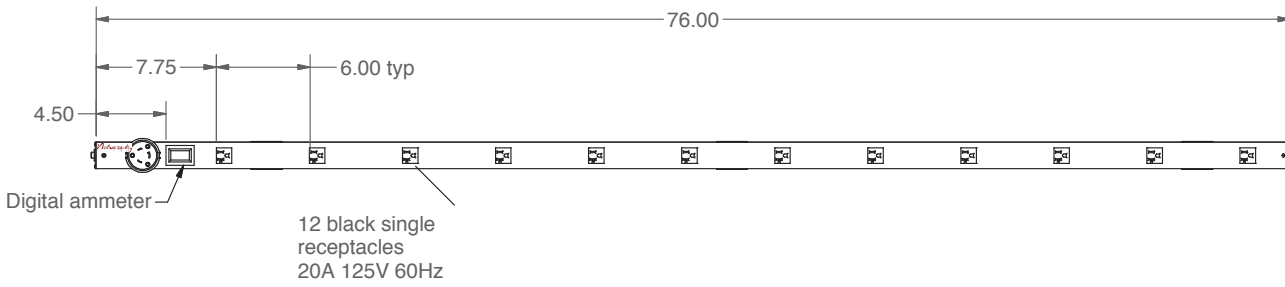

YOU ARE HEREBY NOTIFIED THAT ANY DISSEMINATION, DISCLOSURE, COPYING OR DISTRIBUTION OF THE IDEAS, INFORMATION OR DESIGNS THEREIN SHOWN WITHOUT OUR WRITTEN PERMISSION IS STRICTLY PROHIBITED.

MAX TOTAL LOAD = 1920VA (16A @ 120V)		
DESCRIPTION: VERTICAL MOUNT (0U) POWER BAR		
POWER: 20A 125V 60Hz 1 PHASE (2W + G)		
FINISH: TEXTURED BLACK		MATERIAL: ALUMINUM
<b>Netversity</b> SOLUTIONS		
CAT No: NV-M20V1276-T6		
DRWN BY: AD	PROJT NO:	
APR'D BY: RC	DRAWING NO: A13728	
DATE: 11/20/2008	SHEET: 1 of 1	SCALE: NTS