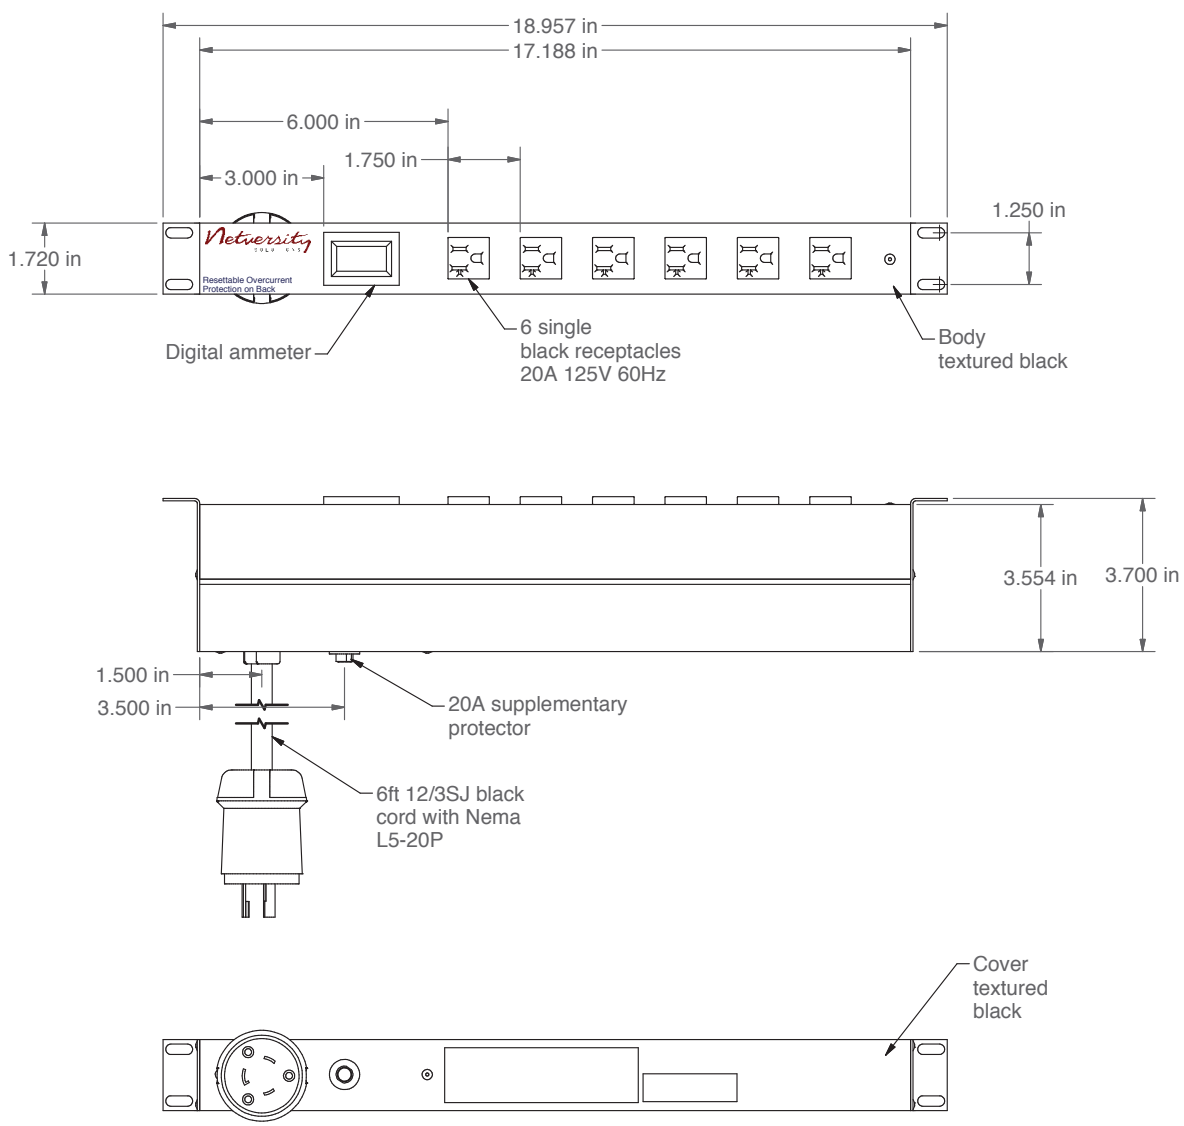

YOU ARE HEREBY NOTIFIED THAT ANY DISSEMINATION, DISCLOSURE, COPYING OR DISTRIBUTION OF THE IDEAS, INFORMATION OR DESIGNS THEREIN SHOWN WITHOUT OUR WRITTEN PERMISSION IS STRICTLY PROHIBITED.

MAXIMUM TOTAL LOAD = 1920VA (16A @ 120VAC)

DESCRIPTION:		APPROVAL: QPS	
POWER: 20A 125 60Hz			
FINISH: BLACK	MATERIAL: Aluminum		
<b>Netversity</b> SOLUTIONS			
CAT No: NV-M20H6-T6			
DRWN BY: AD	PROJT NO:		
APR'D BY: RC	DRAWING NO: A13724		
DATE: 11/20/2008	SHEET: 1 of 1	SCALE: NTS	