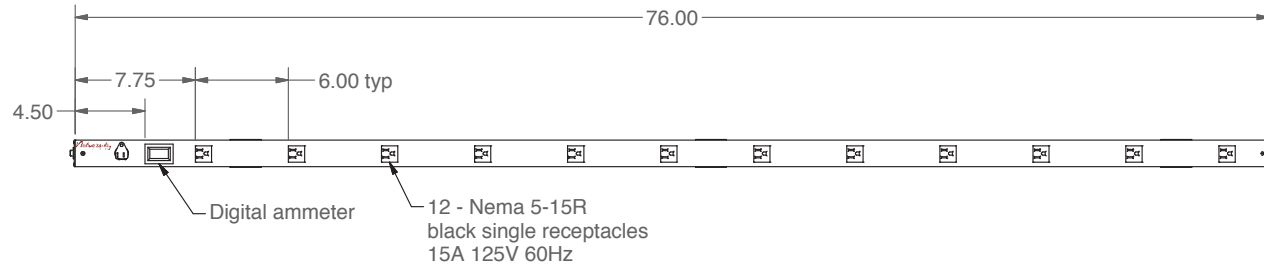

YOU ARE HEREBY NOTIFIED THAT ANY DISSEMINATION, DISCLOSURE, COPYING OR DISTRIBUTION OF THE IDEAS, INFORMATION OR DESIGNS THEREIN SHOWN WITHOUT OUR WRITTEN PERMISSION IS STRICTLY PROHIBITED.

MAX TOTAL LOAD = 1440VA (12A @ 120V)		
DESCRIPTION: VERTICAL MOUNT (0U) POWER BAR		
POWER: 15A 125V 60Hz 1 PHASE (2W + G)		
FINISH: BLACK		MATERIAL: ALUMINUM
Netversity SOLUTIONS		
CAT No: NV-M15V1276-S6		
DRWN BY: AD	PROJT NO:	
APR'D BY: RC	DRAWING NO: A13726	
DATE: 11/20/2008	SHEET: 1 of 1	SCALE: NTS