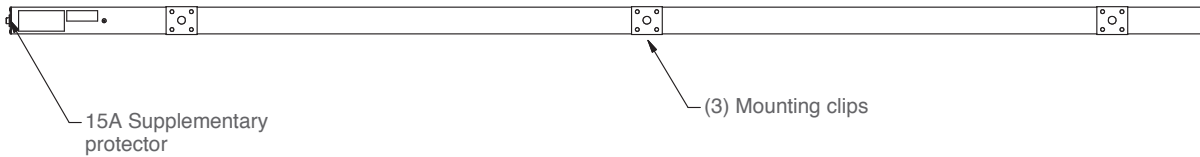

YOU ARE HEREBY NOTIFIED THAT ANY DISSEMINATION, DISCLOSURE, COPYING OR DISTRIBUTION OF THE IDEAS, INFORMATION OR DESIGNS THEREIN SHOWN WITHOUT OUR WRITTEN PERMISSION IS STRICTLY PROHIBITED.

MAX TOTAL LOAD = 1440VA (12A @ 120V)		
DESCRIPTION: VERTICAL MOUNT (0U) POWER BAR		
POWER: 15A 125V 60Hz 1 PHASE (2W + G)		
FINISH: BLACK		MATERIAL: ALUMINUM
Netversity SOLUTIONS		
CAT No: NV-M15V1276-S6		
DRWN BY: AD	PROJT NO:	
APR'D BY: RC	DRAWING NO: A13726	
DATE: 11/20/2008	SHEET: 1 of 1	SCALE: NTS