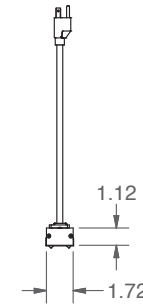

YOU ARE HEREBY NOTIFIED THAT ANY DISSEMINATION, DISCLOSURE, COPYING OR DISTRIBUTION OF THE IDEAS, INFORMATION OR DESIGNS THEREIN SHOWN WITHOUT OUR WRITTEN PERMISSION IS STRICTLY PROHIBITED.

MAX TOTAL LOAD = 1440VA (12A @ 120V)		
DESCRIPTION: VERTICAL MOUNT (0U) POWER BAR		
POWER: 15A 125V 60Hz 1 PHASE (2W + G)		
FINISH: BLACK		MATERIAL: ALUMINUM
Netversity SOLUTIONS		
CAT No: NV-M15V1276-S6		
DRWN BY: AD	PROJT NO:	
APR'D BY: RC	DRAWING NO: A13726	
DATE: 11/20/2008	SHEET: 1 of 1	SCALE: NTS