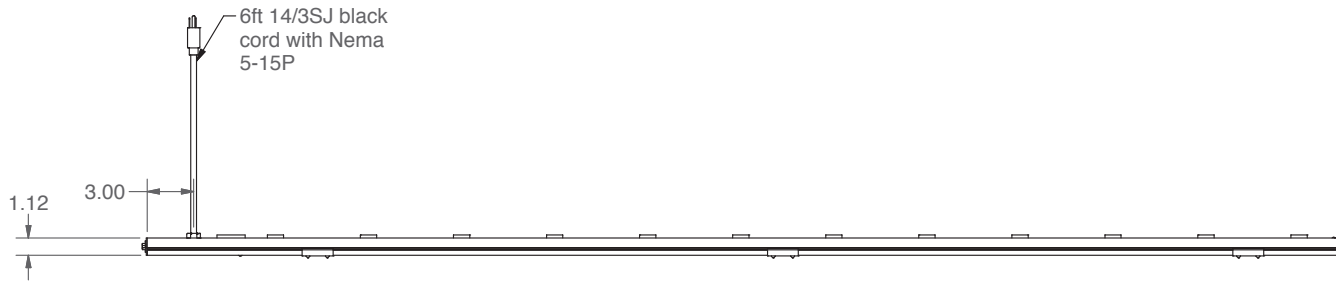

YOU ARE HEREBY NOTIFIED THAT ANY DISSEMINATION, DISCLOSURE, COPYING OR DISTRIBUTION OF THE IDEAS, INFORMATION OR DESIGNS THEREIN SHOWN WITHOUT OUR WRITTEN PERMISSION IS STRICTLY PROHIBITED.

MAX TOTAL LOAD = 1440VA (12A @ 120V)		
DESCRIPTION: VERTICAL MOUNT (0U) POWER BAR		
POWER: 15A 125V 60Hz 1 PHASE (2W + G)		
FINISH: BLACK		MATERIAL: ALUMINUM
Netversity SOLUTIONS		
CAT No: NV-M15V1276-S6		
DRWN BY: AD	PROJT NO:	
APR'D BY: RC	DRAWING NO: A13726	
DATE: 11/20/2008	SHEET: 1 of 1	SCALE: NTS