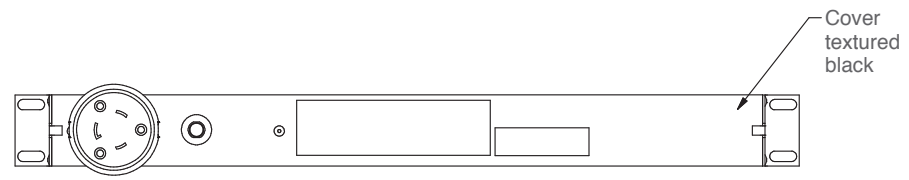

YOU ARE HEREBY NOTIFIED THAT ANY DISSEMINATION, DISCLOSURE, COPYING OR DISTRIBUTION OF THE IDEAS, INFORMATION OR DESIGNS THEREIN SHOWN WITHOUT OUR WRITTEN PERMISSION IS STRICTLY PROHIBITED.

MAXIMUM TOTAL LOAD = 1920VA (16A @ 120VAC)

DESCRIPTION:		APPROVAL: QPS	
POWER: 20A 125 60Hz			
FINISH: BLACK	MATERIAL: Aluminum		
Netversity SOLUTIONS			
CAT No: NV-20H6-T6			
DRWN BY: AD	PROJT NO:		
APR'D BY: RC	DRAWING NO: A13723		
DATE: 11/20/2008	SHEET: 1 of 1	SCALE: NTS