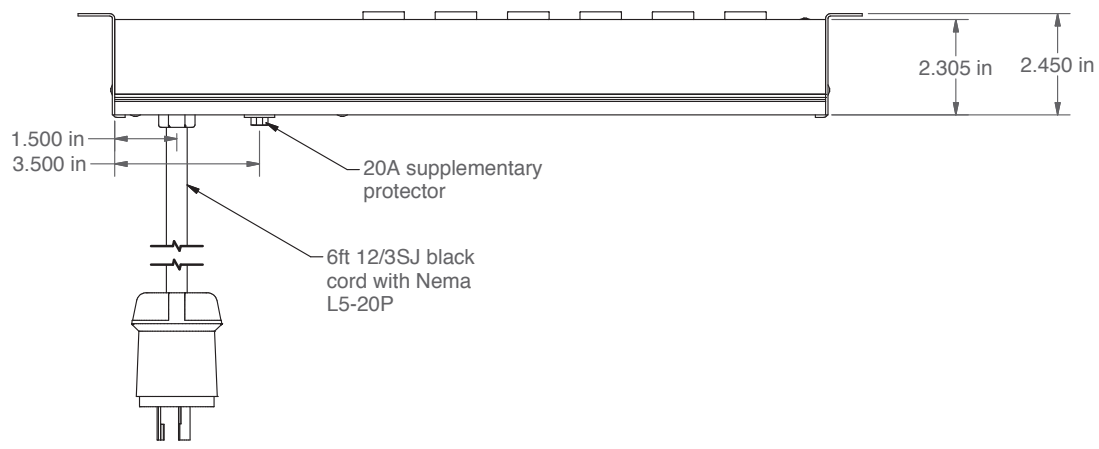

YOU ARE HEREBY NOTIFIED THAT ANY DISSEMINATION, DISCLOSURE, COPYING OR DISTRIBUTION OF THE IDEAS, INFORMATION OR DESIGNS THEREIN SHOWN WITHOUT OUR WRITTEN PERMISSION IS STRICTLY PROHIBITED.

MAXIMUM TOTAL LOAD = 1920VA (16A @ 120VAC)

DESCRIPTION:		APPROVAL: QPS	
POWER: 20A 125 60Hz			
FINISH: BLACK	MATERIAL: Aluminum		
Netversity SOLUTIONS			
CAT No: NV-20H6-T6			
DRWN BY: AD	PROJT NO:		
APR'D BY: RC	DRAWING NO: A13723		
DATE: 11/20/2008	SHEET: 1 of 1	SCALE: NTS	