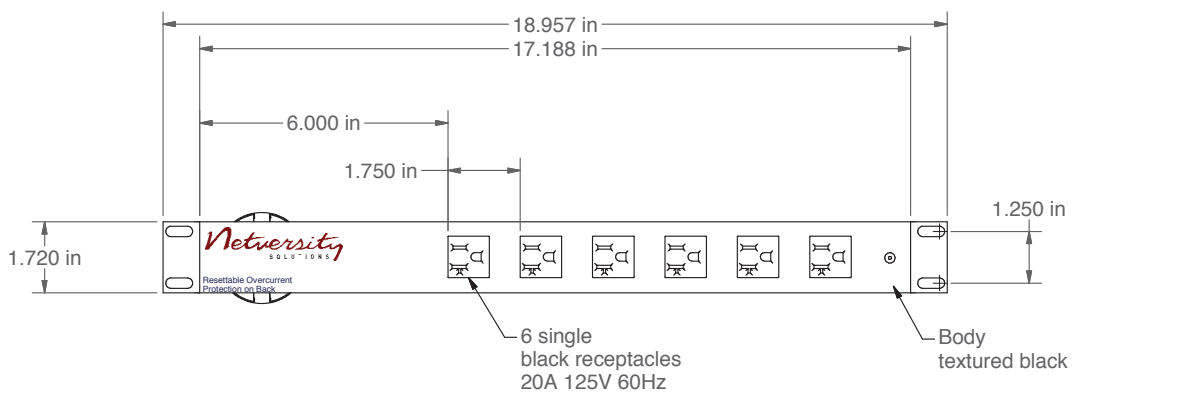

YOU ARE HEREBY NOTIFIED THAT ANY DISSEMINATION, DISCLOSURE, COPYING OR DISTRIBUTION OF THE IDEAS, INFORMATION OR DESIGNS THEREIN SHOWN WITHOUT OUR WRITTEN PERMISSION IS STRICTLY PROHIBITED.

MAXIMUM TOTAL LOAD = 1920VA (16A @ 120VAC)

DESCRIPTION:		APPROVAL: QPS	
POWER: 20A 125 60Hz			
FINISH: BLACK	MATERIAL: Aluminum		
Netversity SOLUTIONS			
CAT No: NV-20H6-T6			
DRWN BY: AD	PROJT NO:		
APR'D BY: RC	DRAWING NO: A13723		
DATE: 11/20/2008	SHEET: 1 of 1	SCALE: NTS	