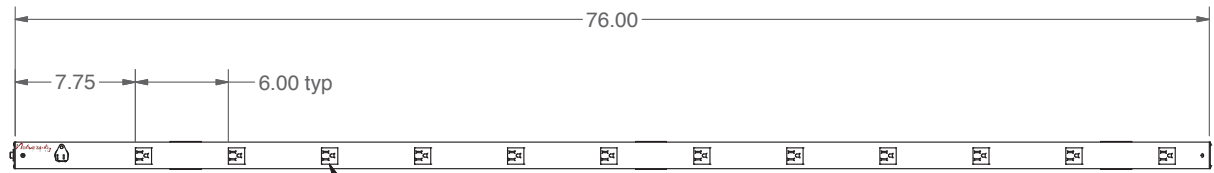

YOU ARE HEREBY NOTIFIED THAT ANY DISSEMINATION, DISCLOSURE, COPYING OR DISTRIBUTION OF THE IDEAS, INFORMATION OR DESIGNS THEREIN SHOWN WITHOUT OUR WRITTEN PERMISSION IS STRICTLY PROHIBITED.

12 - Nema 5-15R  
black single receptacles  
15A 125V 60Hz

6ft 14/3SJ black  
cord with Nema  
5-15P

15A Supplementary  
protector

(3) Mounting clips

MAX TOTAL LOAD = 1440VA (12A @ 120V)		
DESCRIPTION: VERTICAL MOUNT (0U) POWER BAR		
POWER: 15A 125V 60Hz 1 PHASE (2W + G)		
FINISH: TEXTURED BLACK		MATERIAL: ALUMINUM
<b>Netversity</b> SOLUTIONS		
CAT No: <b>NV-15V1276-S6</b>		
DRWN BY: AD	PROJT NO:	
APR'D BY: RC	DRAWING NO: A13725	
DATE: 11/20/2008	SHEET: 1 of 1	SCALE: NTS