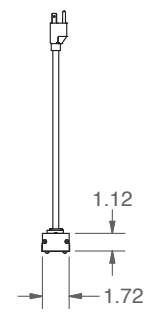

YOU ARE HEREBY NOTIFIED THAT ANY DISSEMINATION, DISCLOSURE, COPYING OR DISTRIBUTION OF THE IDEAS, INFORMATION OR DESIGNS THEREIN SHOWN WITHOUT OUR WRITTEN PERMISSION IS STRICTLY PROHIBITED.

12 - Nema 5-15R  
black single receptacles  
15A 125V 60Hz

6ft 14/3SJ black  
cord with Nema  
5-15P

15A Supplementary  
protector

(3) Mounting clips

MAX TOTAL LOAD = 1440VA (12A @ 120V)		
DESCRIPTION: VERTICAL MOUNT (0U) POWER BAR		
POWER: 15A 125V 60Hz 1 PHASE (2W + G)		
FINISH: TEXTURED BLACK		MATERIAL: ALUMINUM
<b>Netversity</b> SOLUTIONS		
CAT No: <b>NV-15V1276-S6</b>		
DRWN BY: AD	PROJT NO:	
APR'D BY: RC	DRAWING NO: A13725	
DATE: 11/20/2008	SHEET: 1 of 1	SCALE: NTS