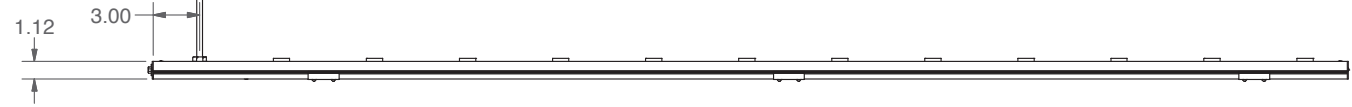

6ft 14/3SJ black  
cord with Nema  
5-15P

15A Supplementary  
protector

(3) Mounting clips

MAX TOTAL LOAD = 1440VA (12A @ 120V)		
DESCRIPTION: VERTICAL MOUNT (0U) POWER BAR		
POWER: 15A 125V 60Hz 1 PHASE (2W + G)		
FINISH: TEXTURED BLACK		MATERIAL: ALUMINUM
<b>Netversity</b> SOLUTIONS		
CAT No: <b>NV-15V1276-S6</b>		
DRWN BY: AD	PROJT NO:	
APR'D BY: RC	DRAWING NO: A13725	
DATE: 11/20/2008	SHEET: 1 of 1	SCALE: NTS